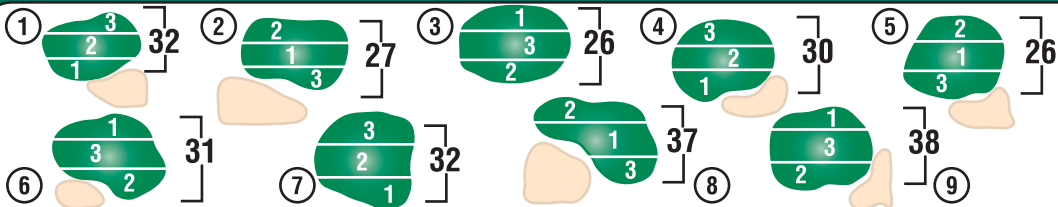

Tom McCrary
PGA Professional

Ron Rood
Superintendent

Ron Garl
Course Designer

DATE: _____
SCORER: _____
ATTEST: _____

HOLE	1	2	3	4	5	6	7	8	9	OUT
BLACK	368	398	360	158	548	386	192	420	473	3303
BLUE	358	371	344	150	526	364	183	400	473	3169
WHITE	327	354	312	133	511	352	170	389	456	3004
PAR	4	4	4	3	5	4	3	4	5	36
HANDICAP	9	7	13	17	1	11	15	3	5	
MATCH +/-										
GOLD	286	300	282	122	492	328	165	355	422	2752
RED	256	285	252	113	462	298	135	325	392	2518
PAR	4	4	4	3	5	4	3	4	5	36
HANDICAP	11	9	15	13	1	5	17	7	3	

GLENLAKES GOLF & COUNTRY CLUB

9000 GLENLAKES BLVD. • WEEKI WACHEE, FL 34613

(352) 597-1118

LOCAL RULES

- All bunkers are hazards.
- Embedded ball rule in effect through the green.
- Waste bunkers having trees, shrubs, etc. planted in them, grounding your club is permitted.

U.S.G.A. RULES

- Out of Bounds - White Stakes or lines
- Water Hazards - Yellow Stakes or lines
- Lateral Hazards - Red Stakes or lines

ALL YARDAGES TO CENTER OF GREEN

- Blue Disc - 200 yards
- White Disc - 150 yards
- Red Disc - 100 yards
- Sprinkler heads are marked.

ETIQUETTE

- Observe posted signs.
- Pace of Play will be strictly enforced. Rangers have full authority.
- Please respect privacy of our homeowners.
- Please observe dress code.
- Please repair ball marks, divots, and rake bunkers.
- All guests must register in golf shop prior to teeing off.

COURSE / SLOPE RATING

BLACK	MEN	71.4/138	
BLUE	MEN	70.3/132	
WHITE	MEN	69.0/124	
GOLD	MEN	66.9/115	LADIES 72.1/124
RED			LADIES 68.7/112

Information on
Memberships
and
Home Sales,
call
800-222-9003.
or
www.glenlakes.com

©07/09 DESIGNER GOLF CO.
800.310.0041